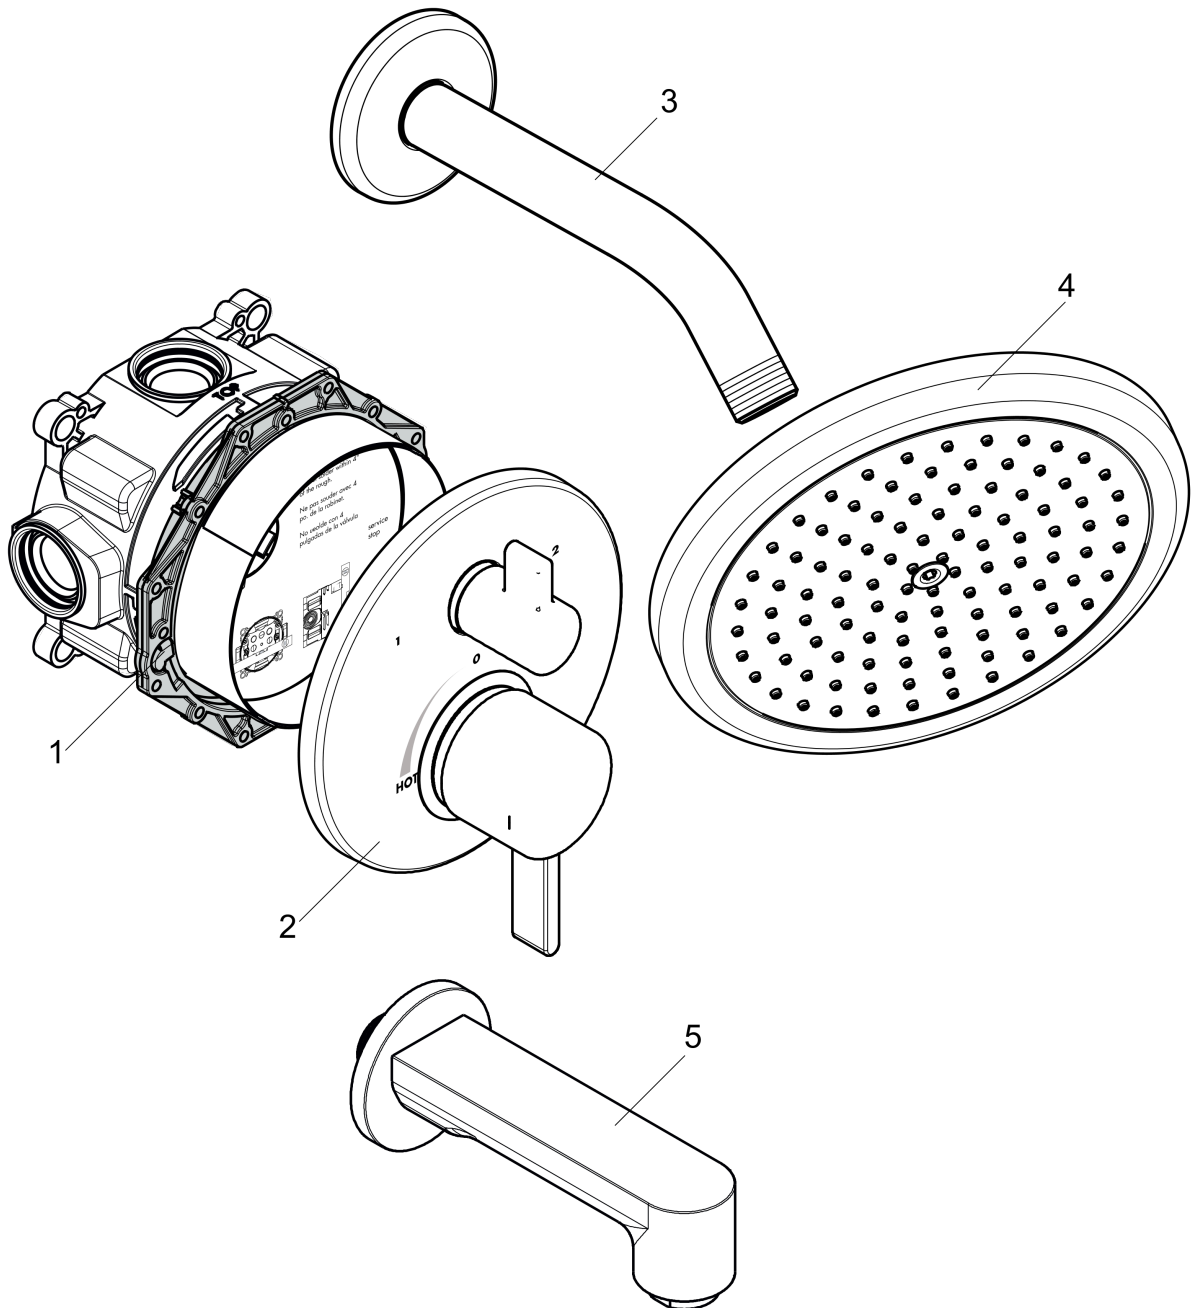

Croma
Pressure Balance Tub/Shower Set with Rough, 2.0 GPM
 Surface: **chrome** Part no. : **04908000**

Description

Features

- Consists of: Showerhead, Showerarm, Pressure Balance Trim, Tub spout, Rough
- Shower head size: 220 mm
- Spray modes: RainAir
- Ball-joint: Showerhead angle adjustable
- Flow: 2.0 GPM (7.6 L/min)

Item details

List Price \$ 1,101.00

Technology

Compliance

Product image

Scale drawing

Croma
Pressure Balance Tub/Shower Set with Rough, 2.0 GPM
 Surface: **chrome** Part no. : **04908000**

Exploded drawing

Year of production: >08/20

Croma
Pressure Balance Tub/Shower Set with Rough, 2.0 GPM
 Surface: **chrome** Part no. : **04908000**

Spare parts list

Year of production: >08/20

Pos.	Description	Part no.	Price	PU
1	base body	01850181	-	1
2	Finish set	04447000	-	1
3	shower arm	04186003	-	1
4	showerhead cpl.	26478001	-	1
5	spout	14413001	-	1