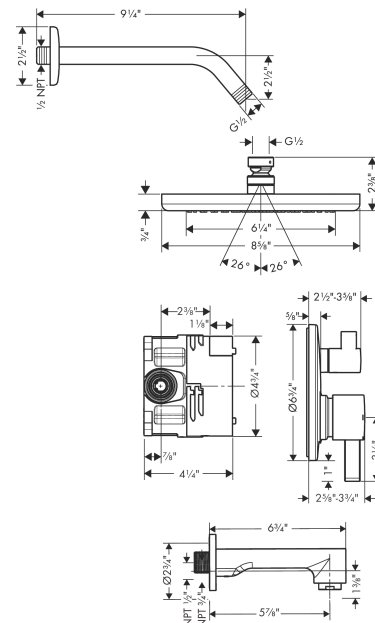

Croma
Pressure Balance Tub/Shower Set with Rough, 2.0 GPM
 Surface: **chrome** Part no. : **04908000**

Description

Features

- Consists of: Showerhead, Showerarm, Pressure Balance Trim, Tub spout, Rough
- Shower head size: 220 mm
- Spray modes: RainAir
- Ball-joint: Showerhead angle adjustable
- Flow: 2.0 GPM (7.6 L/min)

Item details

List Price \$ 1,101.00

Technology

Compliance

Product image

Scale drawing

Croma
Pressure Balance Tub/Shower Set with Rough, 2.0 GPM
 Surface: **chrome** Part no. : **04908000**

Exploded drawing

Year of production: >08/20

Croma
Pressure Balance Tub/Shower Set with Rough, 2.0 GPM
 Surface: **chrome** Part no. : **04908000**

Spare parts list

Year of production: >08/20

Pos.	Description	Part no.	Price	PU
1	base body	01850181	-	1
2	Finish set	04447000	-	1
3	shower arm	04186003	-	1
4	showerhead cpl.	26478001	-	1
5	spout	14413001	-	1